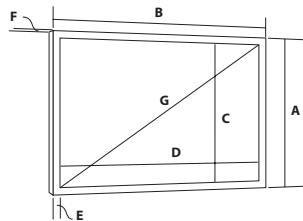

Eyeline® frame screens

Semi permanent, always in view screens for dedicated areas such as board rooms, conference rooms, training and home cinema rooms

- Velvet covered aluminium frame is 8cm wide and supplied in sections to fix together with ease
- The screen fabric is tensioned and fitted to the rigid frame giving a superior flat surface
- Velvet covered screens have the benefit of a non-reflective, light absorbing surface that increases the perceived contrast of the image
- Available in a wide range of sizes in video 4:3, widescreen 16:9 and 16:10 formats.

Bespoke screens

A wider range of fixed frame screens for front and rear projection are available - please ask your representative for further details.

EYELINE

80mm profile

Screen Size A Height	B Width	View Area C Height	D Width	Format	Frame Size E Width	F Depth	Diagonal G	Weight	Code
1360mm	1760mm	1200mm	1600mm	4:3	80mm	40mm	79 inch	11.85kg	EFS16V
1510mm	1960mm	1350mm	1800mm	4:3	80mm	40mm	89 inch	13.28kg	EFS18V
1660mm	2160mm	1500mm	2000mm	4:3	80mm	40mm	98 inch	14.65kg	EFS20V
1990mm	2560mm	1830mm	2400mm	4:3	80mm	40mm	119 inch	17.98kg	EFS24V
2410mm	3160mm	2250mm	3000mm	4:3	80mm	40mm	148 inch	22.31kg	EFS30V
1410mm	2160mm	1250mm	2000mm	16:10	80mm	40mm	94 inch	13.77kg	EFS2012
1660mm	2560mm	1500mm	2400mm	16:10	80mm	40mm	111 inch	15.98kg	EFS2415
2035mm	3160mm	1875mm	3000mm	16:10	80mm	40mm	139 inch	21.07kg	EFS3018
1060mm	1760mm	900mm	1600mm	16:9	80mm	40mm	72 inch	11.87kg	EFS16W
1180mm	1960mm	1020mm	1800mm	16:9	80mm	40mm	81 inch	12.36kg	EFS18W
1280mm	2160mm	1120mm	2000mm	16:9	80mm	40mm	90 inch	13.34kg	EFS20W
1550mm	2560mm	1390mm	2400mm	16:9	80mm	40mm	109 inch	15.67kg	EFS24W
1850mm	3160mm	1690mm	3000mm	16:9	80mm	40mm	136 inch	20.56kg	EFS30W