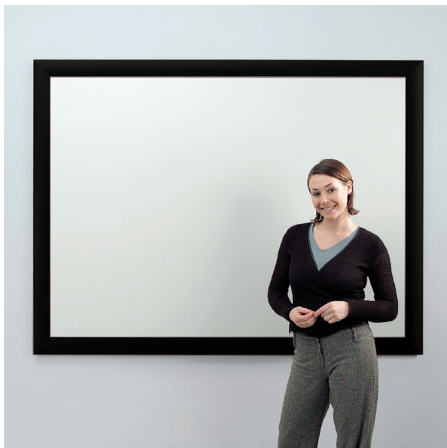

Eyeline® frame screens

Semi permanent, always in view screens for dedicated areas such as board rooms, conference rooms, training and home cinema rooms

- Velvet covered aluminium frame is 8cm wide and supplied in sections to fix together with ease
- The screen fabric is tensioned and fitted to the rigid frame giving a superior flat surface
- Velvet covered screens have the benefit of a non-reflective, light absorbing surface that increases the perceived contrast of the image
- Available in a wide range of sizes in video 4:3, widescreen 16:9 and 16:10 formats.

Bespoke screens

A wider range of fixed frame screens for front and rear projection are available - please ask your representative for further details.

EYELINE

80mm profile

Screen Size A Height	B Width	View Area C Height	D Width	Format	Frame Size E Width	F Depth	Diagonal G	Weight	Code
1360mm	1760mm	1200mm	1600mm	4:3	80mm	40mm	79 inch	11.85kg	EFS16V
1510mm	1960mm	1350mm	1800mm	4:3	80mm	40mm	89 inch	13.28kg	EFS18V
1660mm	2160mm	1500mm	2000mm	4:3	80mm	40mm	98 inch	14.65kg	EFS20V
1990mm	2560mm	1830mm	2400mm	4:3	80mm	40mm	119 inch	17.98kg	EFS24V
2410mm	3160mm	2250mm	3000mm	4:3	80mm	40mm	148 inch	22.31kg	EFS30V
1410mm	2160mm	1250mm	2000mm	16:10	80mm	40mm	94 inch	13.77kg	EFS2012
1660mm	2560mm	1500mm	2400mm	16:10	80mm	40mm	111 inch	15.98kg	EFS2415
2035mm	3160mm	1875mm	3000mm	16:10	80mm	40mm	139 inch	21.07kg	EFS3018
1060mm	1760mm	900mm	1600mm	16:9	80mm	40mm	72 inch	11.87kg	EFS16W
1180mm	1960mm	1020mm	1800mm	16:9	80mm	40mm	81 inch	12.36kg	EFS18W
1280mm	2160mm	1120mm	2000mm	16:9	80mm	40mm	90 inch	13.34kg	EFS20W
1550mm	2560mm	1390mm	2400mm	16:9	80mm	40mm	109 inch	15.67kg	EFS24W
1850mm	3160mm	1690mm	3000mm	16:9	80mm	40mm	136 inch	20.56kg	EFS30W