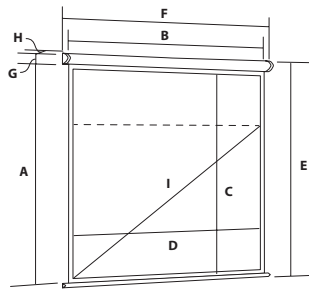

Distinctive triangular case design

EEW18W

Extended Range

Extension Bracket

Screen Size A Height	B Width	View Area C Height	D Width	Format	Max. Drop E	Case Size F Length	G Height	H Depth	Diagonal I	Weight	Code
1600mm	1600mm	1540mm	1540mm	1:1	1733mm	1697mm	103mm	95mm	NA	9.5kg	EES16W
1800mm	1800mm	1740mm	1740mm	1:1	1933mm	1897mm	103mm	95mm	NA	10.5kg	EES18W
2000mm	2000mm	1940mm	1940mm	1:1	2133mm	2097mm	103mm	95mm	NA	12kg	EES20W
2400mm	2400mm	2300mm	2300mm	1:1	2560mm	2540mm	130mm	111mm	NA	20kg	EES24W
3000mm	3000mm	2900mm	2900mm	1:1	3160mm	3140mm	130mm	111mm	NA	27.5kg	EES30W
1200mm	1600mm	1140mm	1540mm	4:3	1733mm	1697mm	103mm	95mm	75 inch	9.5kg	EEV16W
1350mm	1800mm	1290mm	1740mm	4:3	1933mm	1897mm	103mm	95mm	85 inch	10.5kg	EEV18W
1500mm	2000mm	1440mm	1940mm	4:3	2133mm	2097mm	103mm	95mm	95 inch	12kg	EEV20W
1800mm	2400mm	1700mm	2300mm	4:3	2560mm	2540mm	130mm	111mm	113 inch	20kg	EEV24W
2250mm	3000mm	2150mm	2900mm	4:3	3160mm	3140mm	130mm	111mm	142 inch	27.5kg	EEV30W
1250mm	2000mm	1190mm	1940mm	16:10	2133mm	2097mm	103mm	95mm	90 inch	12kg	EEL20W
1500mm	2400mm	1400mm	2300mm	16:10	2560mm	2540mm	130mm	111mm	106 inch	20kg	EEL24W
1875mm	3000mm	1775mm	2900mm	16:10	3160mm	3140mm	130mm	111mm	134 inch	27.5kg	EEL30W
900mm	1600mm	840mm	1540mm	16:9	1733mm	1697mm	103mm	95mm	69 inch	9.5kg	EEW16W
1020mm	1800mm	960mm	1740mm	16:9	1933mm	1897mm	103mm	95mm	78 inch	10.5kg	EEW18W
1170mm	2000mm	1110mm	1940mm	16:9	2133mm	2097mm	103mm	95mm	88 inch	12kg	EEW20W
1350mm	2400mm	1250mm	2300mm	16:9	2560mm	2540mm	130mm	111mm	103 inch	20kg	EEW24W
1690mm	3000mm	1590mm	2900mm	16:9	3160mm	3140mm	130mm	111mm	130 inch	27.5kg	EEW30W
Extension Bracket		350mm	EBKT30	Screens include 30mm black borders on all 4 sides except models 2400mm and above which have 50mm borders. 4:3 and 16:9 models have an additional extended black drop.							
Accessories see page 222											