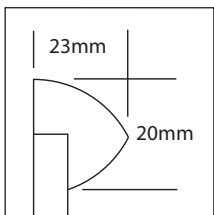

TO ORDER:

Please state the product code followed by the frame colour code required.

EXAMPLE: 1200 x 1500mm with blue frame = **SW54/BL**

Size H 600mm
W 450mm
Code **SW31**

Size H 600mm
W 900mm
Code **SW32**

Size H 900mm
W 1200mm
Code **SW43**

Size H 1200mm
W 1200mm
Code **SW44**

Size H 1200mm
W 1500mm
Code **SW54**

Size H 1200mm
W 1800mm
Code **SW64**

Size H 1200mm
W 2400mm
Code **SW84**

Frame colours - see page 64