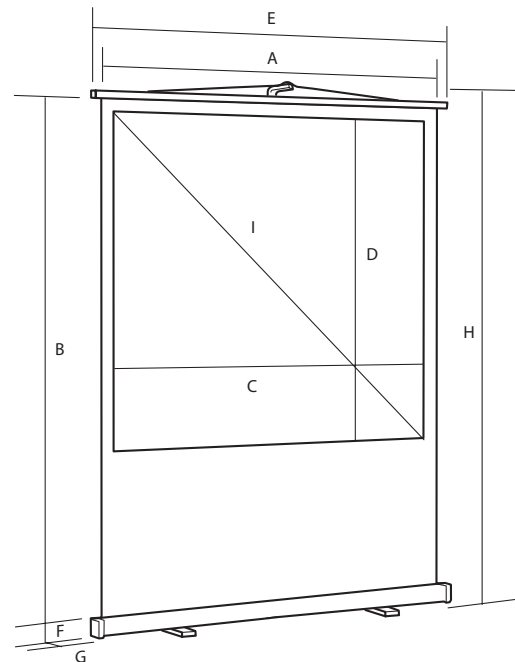

## Portability

Screen case incorporates a balanced carrying handle.

Product Code	Dimension cm	Format	A Overall Width mm	B Overall Height mm	C View Width mm	D View Height mm	E Case Length mm	F Case Height mm	G Case Depth mm	H Overall Height mm	I Diagonal inches	Weight kg
VG6000	90 x 120	4:3	1200	1950	1140	855	1315	90	120	2000	60	9
VG8000	120 x 160	4:3	1600	2050	1540	1155	1715	90	120	2100	80	11
VG6001	90 x 160	16:9	1600	2050	1540	866	1715	90	120	2100	65	11
VG9001	100 x 160	16:10	1600	2100	1540	979	1715	90	120	2100	70	11