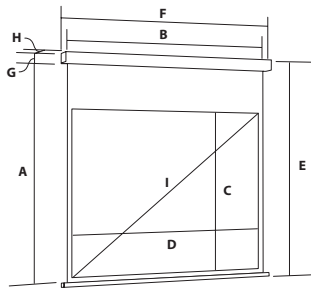

Eyeline® Max projection screens

Large format projection screens with black borders to all 4 sides which enhance the projected image, providing a professional presentation

- Channel fix mounting brackets for wall or ceiling
- Quiet motor during operation
- Matte white projection material
- Video 4:3, Widescreen 16:9 and 16:10 formats
- Additional black cloth to the top of all models for optimal viewing height
- Supplied with bare end cable and wall switch
- Optional remote accessories - see page 222

EYELINE

Channel fix mounting

Screen Size A Height	B Width	View Area C Height	D Width	Format	Max. Drop E	Case Size F Length	G Height	H Depth	Diagonal I	Weight	Code
2650mm	3500mm	2550mm	3400mm	4:3	2995mm	3600mm	145mm	147mm	167 inch	30kg	M350V
3020mm	4000mm	2920mm	3900mm	4:3	3365mm	4100mm	145mm	147mm	192 inch	33kg	M400V
3400mm	4500mm	3300mm	4400mm	4:3	3595mm*	4600mm	145mm	147mm	217 inch	36kg	M450V
2230mm	3500mm	2130mm	3400mm	16:10	2875mm	3600mm	145mm	147mm	158 inch	30kg	M350ST
2540mm	4000mm	2440mm	3900mm	16:10	3185mm	4100mm	145mm	147mm	181 inch	33kg	M400ST
2850mm	4500mm	2750mm	4400mm	16:10	3195mm**	4600mm	145mm	147mm	204 inch	36kg	M450ST
2010mm	3500mm	1910mm	3400mm	16:9	2655mm	3600mm	145mm	147mm	154 inch	30kg	M350W
2290mm	4000mm	2190mm	3900mm	16:9	2935mm	4100mm	145mm	147mm	176 inch	33kg	M400W
2570mm	4500mm	2470mm	4400mm	16:9	2915mm**	4600mm	145mm	147mm	199 inch	36kg	M450W

Accessories see page 222

Screens include 50mm black borders on all 4 sides.
Additional extended black drop: 4:3 models have 200mm, 16:9 and 16:10 have 500mm (except * 50mm **200mm)