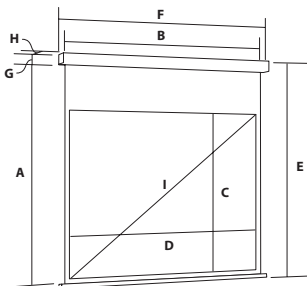

SEV18

Extension Bracket

Connectivity

IR Sensor and Manual Override

Channel Fix Bracket

Screen Size A Height	B Width	View Area C Height	D Width	Format	Max. Drop E	Case Size F Length	G Height	H Depth	Diagonal I	Weight	Code
1200mm	1560mm	1100mm	1460mm	4:3	1980mm	1700mm	102mm	97mm	72 inch	11kg	SEV15
1380mm	1800mm	1280mm	1700mm	4:3	1980mm	1944mm	102mm	97mm	84 inch	12.5kg	SEV18
1620mm	2130mm	1520mm	2030mm	4:3	1980mm	2270mm	102mm	97mm	100 inch	14.5kg	SEV20
1860mm	2440mm	1760mm	2340mm	4:3	1990mm	2580mm	102mm	97mm	115 inch	16.5kg	SEV24
2390mm	3150mm	2290mm	3050mm	4:3	2640mm	3297mm	102mm	97mm	150 inch	26kg	SEV30
1170mm	1800mm	1070mm	1700mm	16:10	1970mm	1944mm	102mm	97mm	79 inch	10.5kg	SE18ST
1370mm	2130mm	1270mm	2030mm	16:10	1970mm	2270mm	102mm	97mm	94 inch	11.8kg	SE20ST
1560mm	2440mm	1460mm	2340mm	16:10	1960mm	2580mm	102mm	97mm	109 inch	12.3kg	SE24ST
2005mm	3150mm	1905mm	3050mm	16:10	2255mm	3297mm	102mm	97mm	142 inch	26.2kg	SE30ST
990mm	1690mm	890mm	1590mm	16:9	1990mm	1843mm	102mm	97mm	72 inch	11.8kg	SEW16
1060mm	1800mm	960mm	1700mm	16:9	1980mm	1953mm	102mm	97mm	77 inch	12.2kg	SEW18
1250mm	2130mm	1150mm	2030mm	16:9	1950mm	2279mm	102mm	97mm	92 inch	14kg	SEW20
1420mm	2440mm	1320mm	2340mm	16:9	1970mm	2589mm	102mm	97mm	106 inch	16.2kg	SEW24
1600mm	2760mm	1500mm	2660mm	16:9	1950mm	2884mm	102mm	97mm	120 inch	23.4kg	SEW26
1820mm	3150mm	1720mm	3050mm	16:9	2170mm	3297mm	102mm	97mm	138 inch	25.3kg	SEW30
Extension Bracket		350mm	EPB35	Screens include 50mm black borders on all 4 sides. Additional extended black drop is added at top of screen to create maximum drop length.							
Wall Switch RJ11			EPW10								
Accessories see page 222											