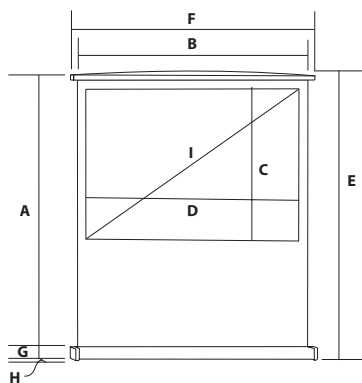

## Eyeline® Vertigo scissor floor screens

This stylish Vertigo® deluxe screen has an assisted lift scissor mechanism. With a single handed operation, the screen can simply be raised out of the case to your chosen viewing height

- Tough aluminium case
- Stabilising feet rotate for storage when not in use
- Fully height adjustable - see item 'E' in dimension chart
- Integral carry handle for ease of transportation
- 4 size models
- Plain matte white surface with black borders
- Available in Widescreen 16:9 or 16:10 and Video 4:3 formats

Widescreen format

VG6001

**Extended Range**

Integrated carrying handle

**EYELINE**

Screen Size A Height	B Width	View Area C Height	D Width	Format	Max. Height E	Case Size F Length	G Height	H Depth	Diagonal I	Weight	Code
1950mm	1200mm	855mm	1140mm	4:3	2000mm	1315mm	90mm	120mm	56 inch	9kg	<b>VG6000</b>
2050mm	1600mm	1155mm	1540mm	4:3	2100mm	1715mm	90mm	120mm	76 inch	10kg	<b>VG8000</b>
2050mm	1600mm	1000mm	1540mm	16:10	2100mm	1715mm	90mm	120mm	72 inch	10kg	<b>VG9001</b>
2050mm	1600mm	866mm	1540mm	16:9	2100mm	1715mm	90mm	120mm	70 inch	10kg	<b>VG6001</b>