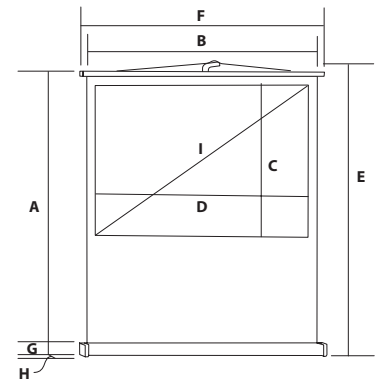

Height adjustable with pole support

Integrated carrying handle

Pole support

EYELINE

Screen Size A Height	B Width	View Area C Height	D Width	Format	Max. Height E	Case Size F Length	G Height	H Depth	Diagonal I	Weight	Code
2050mm	1500mm	1440mm	1440mm	1:1	2100mm	1535mm	68mm	70mm	NA	10kg	201460
2050mm	1800mm	1740mm	1740mm	1:1	2100mm	1835mm	68mm	70mm	NA	12kg	201462
2050mm	2000mm	1940mm	1940mm	1:1	2100mm	2035mm	68mm	70mm	NA	14kg	201458
2050mm	1500mm	1080mm	1440mm	4:3	2100mm	1535mm	68mm	70mm	71 inch	10kg	201460V
2050mm	1800mm	1305mm	1740mm	4:3	2100mm	1835mm	68mm	70mm	86 inch	12kg	201462V
2050mm	2000mm	1455mm	1940mm	4:3	2100mm	2035mm	68mm	70mm	96 inch	14kg	201458V
2050mm	1800mm	979mm	1740mm	16:9	2100mm	1835mm	68mm	70mm	79 inch	12kg	201462AW
2050mm	2000mm	1091mm	1940mm	16:9	2100mm	2035mm	68mm	70mm	88 inch	14kg	201458AW