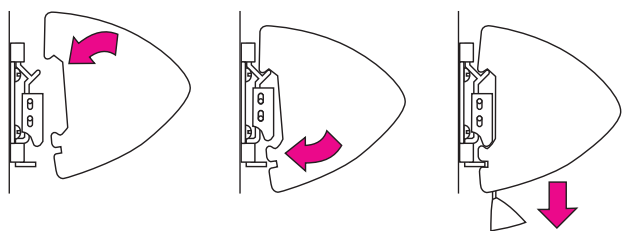

Operation

Electrically operated, supplied with a wall switch as standard. Remote operation using Radio Frequency or Infra Red signal is available as optional extras.

Installation

Unique channel fix 'click on – click off' installation brackets ensure ease of install. Supplied with both ceiling and wall brackets, hidden once installed. Requires electrical installation, supplied with 3m bare end cable and motor on left hand side.

A popular contemporary styled screen with a triangular shaped case in cool white finish, Eyeline feature easy to install brackets.

12 month guarantee.

Product Code	Dimension cm	Format	A Screen Width mm	B Screen Height mm	C View Width mm	D View Height mm	E Case Length mm	F Case Height mm	G Case Depth mm	H Overall Height mm	I Ext. Drop mm	Weight kg
EES16W	160x160	1:1	1600	1600	1540	1540	1759	103	95	1703	na	11
EES18W	180x180	1:1	1800	1800	1740	1740	1959	103	95	1903	na	12
EES20W	200x200	1:1	2000	2000	1940	1940	2159	103	95	2103	na	14
EES24W	240x240	1:1	2400	2400	2300	2300	2556	130	111	2530	na	22
EES30W	300x300	1:1	3000	3000	2900	2900	3166	130	111	3130	na	28
EEV16W	120x160	4:3	1600	1200	1540	1140	1759	103	95	1703	370	11
EEV18W	135x180	4:3	1800	1350	1740	1290	1959	103	95	1903	420	12
EEV20W	150x200	4:3	2000	1500	1940	1440	2159	103	95	2103	470	14
EEV24W	180x240	4:3	2400	1800	2300	1700	2556	130	111	2531	570	22
EEV30W	225x300	4:3	3000	2250	2900	2150	3166	130	111	3130	720	28
EEW16W	90x160	16:9	1600	900	1540	840	1759	103	95	1703	670	11
EEW18W	102x180	16:9	1800	1020	1740	960	1959	103	95	1903	750	12
EEW20W	117x200	16:9	2000	1170	1940	1110	2159	103	95	2103	800	14
EEW24W	135x240	16:9	2400	1350	2300	1250	2556	130	111	2530	1020	22
EEW30W	169x300	16:9	3000	1690	2900	1590	3166	130	111	3130	1280	28
EBKT30	35mm Wall Extension Bracket		Key switch, Radio frequency or Infra red remotes available on request									