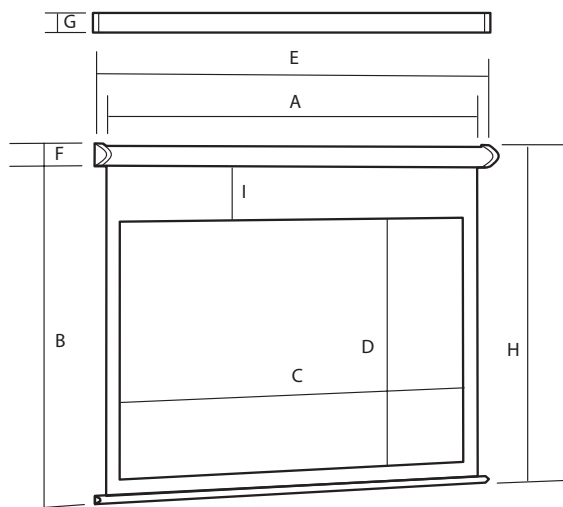

Operation

Electrically operated, supplied with a wall switch as standard. Remote operation using Radio Frequency or Infra Red signal is available as optional extras.

Installation

Unique channel fix 'click on – click off' installation brackets ensure ease of install. Supplied with both ceiling and wall brackets, hidden once installed. Requires electrical installation, supplied with 3m bare end cable and motor on left hand side.

A popular contemporary styled screen with a triangular shaped case in cool white finish, Eyeline feature easy to install brackets.

12 month guarantee.

Product Code	Dimension cm	Format	A Screen Width mm	B Screen Height mm	C View Width mm	D View Height mm	E Case Length mm	F Case Height mm	G Case Depth mm	H Overall Height mm	I Ext. Drop mm	Weight kg
EES16W	160x160	1:1	1600	1600	1540	1540	1759	103	95	1703	na	11
EES18W	180x180	1:1	1800	1800	1740	1740	1959	103	95	1903	na	12
EES20W	200x200	1:1	2000	2000	1940	1940	2159	103	95	2103	na	14
EES24W	240x240	1:1	2400	2400	2300	2300	2556	130	111	2530	na	22
EES30W	300x300	1:1	3000	3000	2900	2900	3166	130	111	3130	na	28
EEV16W	120x160	4:3	1600	1200	1540	1140	1759	103	95	1703	370	11
EEV18W	135x180	4:3	1800	1350	1740	1290	1959	103	95	1903	420	12
EEV20W	150x200	4:3	2000	1500	1940	1440	2159	103	95	2103	470	14
EEV24W	180x240	4:3	2400	1800	2300	1700	2556	130	111	2531	570	22
EEV30W	225x300	4:3	3000	2250	2900	2150	3166	130	111	3130	720	28
EEW16W	90x160	16:9	1600	900	1540	840	1759	103	95	1703	670	11
EEW18W	102x180	16:9	1800	1020	1740	960	1959	103	95	1903	750	12
EEW20W	117x200	16:9	2000	1170	1940	1110	2159	103	95	2103	800	14
EEW24W	135x240	16:9	2400	1350	2300	1250	2556	130	111	2530	1020	22
EEW30W	169x300	16:9	3000	1690	2900	1590	3166	130	111	3130	1280	28
EBKT30	35mm Wall Extension Bracket		Key switch, Radio frequency or Infra red remotes available on request									